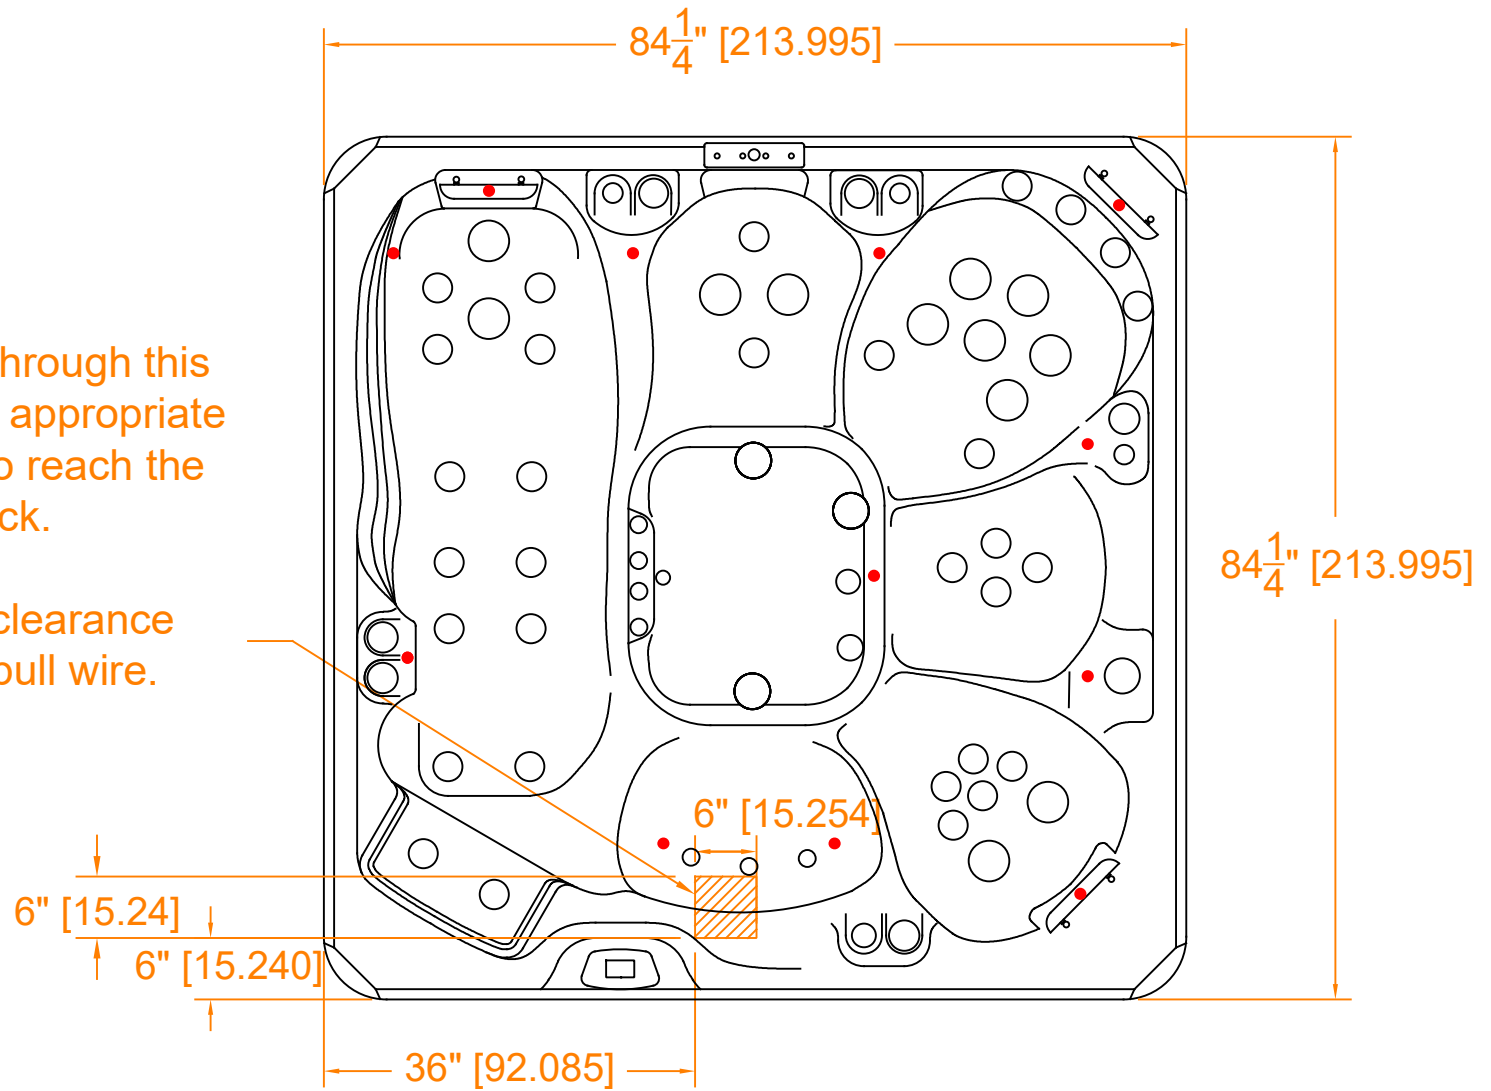

Run electricity through this opening. Leave appropriate length of wire to reach the spa pack.

3" of vertical clearance available to pull wire.

## 2022 ES 748

O/A Height 36" (+/- 1/2")

Master Spas		
Model Number	Date	Revision
ES 748	12/27/21	0
Process	Drawn by	
Electrical Hookup	Easley	